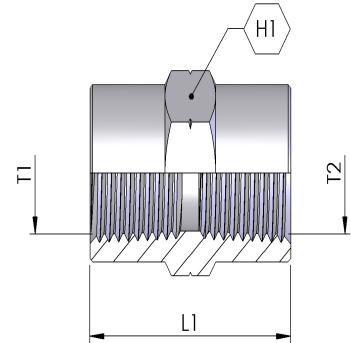

## STRAIGHT ADAPTORS

### AC-AC

NPTF FEMALE X NPTF FEMALE  
 NPTF FIXED FEMALE X NPTF FIXED FEMALE  
 STRAIGHT

- SAE J514

Part Number	Short Code	T1	T2	H1	L1	PN (bar)
AC-AC-0202	AIY	1/8-27	1/8-27	14	19	345
AC-AC-0404	AIZ	1/4-18	1/4-18	19	29	275
AC-AC-0606	AJA	3/8-18	3/8-18	22	29	210
AC-AC-0808	AJB	1/2-14	1/2-14	27	38	210
AC-AC-1212	AJC	3/4-14	3/4-14	36	39	170
AC-AC-1616	AJD	1-11.1/2	1-11.1/2	41	48	140
AC-AC-2020	AJE	1.1/4-11.1/2	1.1/4-11.1/2	50	49	80
AC-AC-2424	AJF	1.1/2-11.1/2	1.1/2-11.1/2	60	49	70
AC-AC-3232		2-11	2-11			