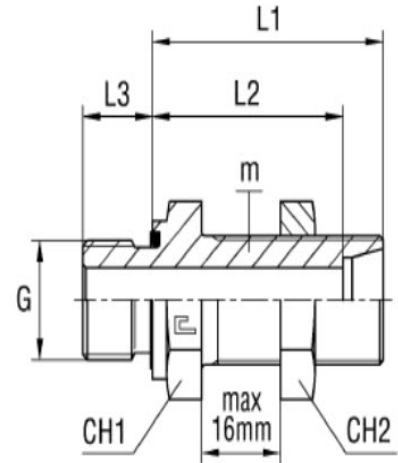

STRAIGHT ADAPTORS

BX-MLK

BSP MALE X MET LIGHT BULKHEAD
 BSP STUD CAPTIVE SEAL X METRIC 24° CONE
 LIGHT BULKHEAD STRAIGHT

Part Number	G	M	L1	L2	L3	CH1	CH2	PN (bar)
BX-MLK-0818	1/2	M18 - 1.5	43	36	14	27	23.8	315
BX-MLK-0822	1/2	M22 - 1.5	48	41	14	27	30	315