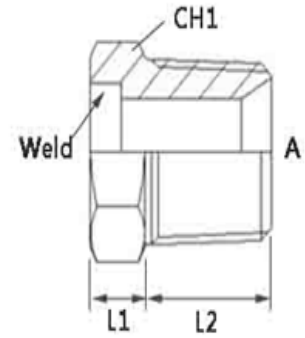

STRAIGHT ADAPTORS

TW-A

TUBEWELD X BSPT MALE

IMPERIAL TUBE WELD SOCKET X BSPT MALE

Part Number	suits tube	BSPT Male Thread (A)	Weld Socket	L2 - mm	L1 - mm	Hex A/F (CH1)
TW-A-0404	1/4	1/4-19	6.5 x 5	20	14	16
TW-A-0406	1/4	3/8-19	6.5 x 5	23	15	19
TW-A-0604	3/8	1/4-19	9.7 x 5	20	14	16
TW-A-0606	3/8	3/8-19	9.7 x 5	23	15	19
TW-A-0804	1/2	1/4-19	12.9 x 6	22	14	16
TW-A-0806	1/2	3/8-19	12.9 x 6	23	15	19
TW-A-0808	1/2	1/2-14	12.9 x 6	27	19	22
TW-A-1008	5/8	1/2-14	16 x 6	27	19	22
TW-A-1208	3/4	1/2-14	19.2 x 6	27	19	22
TW-A-1212	3/4	3/4-14	19.2 x 7	32	20	29
TW-A-1612	1	3/4-14	25.5 x 7	32	20	29
TW-A-1616	1	1-11	25.5 x 8	36	24	35
TW-A-2016	1.1/4	1-11	32 x 8	38	24	38
TW-A-2020	1.1/4	1.1/4-11	32 x 8	41	25	45
TW-A-2420	1.1/2	1.1/4-11	38.3 x 10	41	25	45
TW-A-2424	1.1/2	1.1/2-11	38.3 x 10	41	25	50