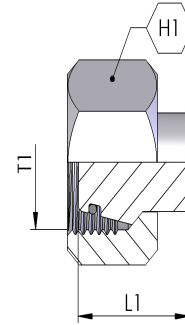

PLUGS/CAPS/FLANGE PLATES

UL

MET LIGHT FEMALE PLUG
METRIC 24° CONE LIGHT BLANKING PLUG WITH O RING AND NUT

- Blanking plug with O ring and nut for 24° cone metric male fittings.
- ISO 8434-1, DIN 2353 Light (L) Series.

Part Number	Tube OD	T1	H1	L1	PN (bar)
UL-12	6	M12x1.5	14	17.0	315
UL-14	8	M14x1.5	17	17.0	315
UL-16	10	M16x1.5	19	20.0	315
UL-18	12	M18x1.5	22	21.0	315
UL-22	15	M22x1.5	27	21.0	315
UL-26	18	M26x1.5	32	23.0	315
UL-30	22	M30x2	36	23.0	160
UL-36	28	M36x2	41	25.0	160
UL-45	35	M45x2	50	29.0	160
UL-52	42	M52x2	60	30.0	160