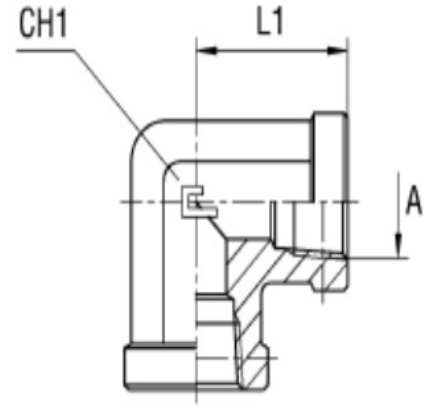

90 DEGREE ADAPTORS

E-E-90

BSPT FEMALE X BSPT FEMALE
 BSPT FIXED FEMALE X BSPT FIXED FEMALE 90°
 ELBOW

Part Number	Short Code	T1 (BSPT)	T2 (BSPT)	H1	L1	L2	PN (bar)
E-E-90-0202	BTM	1/8-28	1/8-28	14	16.8	16.8	345
E-E-90-0404	BTN	1/4-19	1/4-19	19	22.4	22.4	275
E-E-90-0606	BTO	3/8-19	3/8-19	22	26.0	26.0	210
E-E-90-0808	BTP	1/2-14	1/2-14	27	31.0	31.0	210
E-E-90-1212	BTQ	3/4-14	3/4-14	33	34.5	34.5	170
E-E-90-1616	BTR	1-11	1-11	41	41.0	41.0	140
E-E-90-2020	BTS	1.1/4-11	1.1/4-11	48	43.0	43.0	80
E-E-90-2424	BTT	1.1/2-11	1.1/2-11	65	53.0	53.0	70
E-E-90-3232	BTU	2-11	2-11	71	61.0	61.0	70