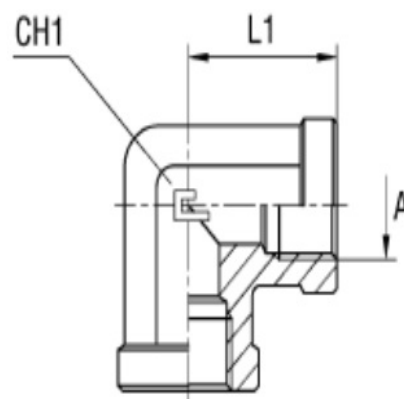

90 DEGREE ADAPTORS

F-F-90

BSP FEMALE X BSP FEMALE

BSP FIXED FEMALE X BSP FIXED FEMALE 90°

ELBOW

Part Number	T1 (BSP)	T2 (BSP)	H1	L1	L2	PN (bar)
F-F-90-0202	1/8-28	1/8-28	14	17.0	17.0	350
F-F-90-0404	1/4-19	1/4-19	19	22.5	22.5	350
F-F-90-0606	3/8-19	3/8-19	22	26.0	26.0	250
F-F-90-0808	1/2-14	1/2-14	27	31.0	31.0	225
F-F-90-1212	3/4-14	3/4-14	33	34.5	34.5	200
F-F-90-1616	1-11	1-11	41	41.0	41.0	160