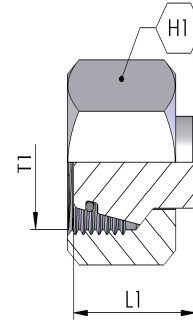

PLUGS/CAPS/FLANGE PLATES

US

MET HEAVY FEMALE PLUG METRIC 24° CONE HEAVY BLANKING PLUG WITH O RING AND NUT

- Blanking plug with O ring and nut for 24° cone metric male fittings.
- ISO 8434-1, DIN 2353 Heavy (S) Series.

Part Number	Tube OD	T1	H1	L1	PN (bar)
US-14	6	M14x1.5	17	17.0	630
US-16	8	M16x1.5	19	17.0	630
US-18	10	M18x1.5	22	20.0	630
US-20	12	M20x1.5	24	21.0	630
US-22	14	M22x1.5	27	23.0	630
US-30	20	M30x2	36	28.0	400
US-36	25	M36x2	46	31.0	400
US-42	30	M42x2	50	34.0	400
US-52	38	M52x2	60	38.0	315