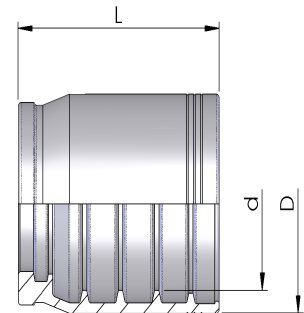

MULTISPIRAL FERRULES

SFM4N

SPIRAL HOSE SWAGE FERRULE
NON-SKIVE SWAGE FERRULE FOR MULTI SPIRAL 4
WIRE HOSE

Part Number	Hose I.D inches	Hose I.D (mm)	Dash size	Length - L (mm)	I.D - d (mm)	O.D - D (mm)
SFM4N-06	3/8	9.5	06	30.0	21.6	30.0
SFM4N-08	1/2	12.7	08	33.0	25.1	34.0
SFM4N-10	5/8	15.9	10	37.0	29.1	39.0
SFM4N-12	3/4	19	12	41.0	33.1	43.0
SFM4N-16	1	25	16	57.0	39.5	50.0
SFM4N-20	1 1/4	31.5	20	68.0	47.2	60.0
SFM4N-24	1 1/2	38.0	24	86.0	55.5	70.0
SFM4N-32	2	51.0	32	100.0	70.0	86.0