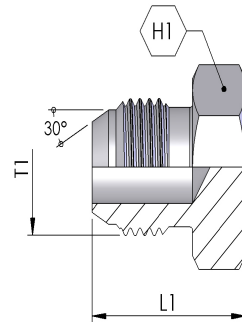

## PLUGS/CAPS/FLANGE PLATES

### AX

JIS BSP MALE

JIS BSP 30° FLARE MALE PLUG

Part Number	T1 (BSP)	H1	L1
AX-04	1/4-19	17	23.0
AX-06	3/8-19	19	25.0