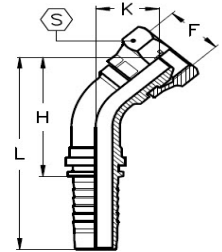

## BSP PARALLEL

### S60

BSP FEMALE 45° ELBOW

BSP 60° CONE FEMALE SWIVEL NUT 45° ELBOW

- ISO 12151-6

Part Number	BSPP Female Thread (F)	Hose I.D (Inches)	Hose I.D (mm)	Dash size	Hex A/F (S)	Drop mm (K)	Cutoff mm (H)	Length mm (L)	Working Pressure (bar)
S60-0404	1/4-19	1/4	6.3	04	19	16	37	65	450
S60-0604	3/8-19	1/4	6.3	04	22	19	40	68	450
S60-0606	3/8-19	3/8	10	06	22	19	42	73	445
S60-0806	1/2-14	3/8	10	06	27	21	44	75	415
S60-0808	1/2-14	1/2	12.5	08	27	22	49	82	415
S60-1010	5/8-14	5/8	16	10	30	24	54	90	350
S60-1212	3/4-14	3/4	19	12	32	28	66	106	350
S60-1616	1-11	1	25	16	36	41	86	142	380
S60-2020	1 1/4-11	1 1/4	31.5	20	43	50	103	169	325
S60-2424	1 1/2-11	1 1/2	38	24	51	60	123	203	290
S60-3232	2-11	2	51	32	65	75	160	257	250