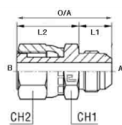

**STRAIGHT ADAPTORS**

JIC MALE X ORFS  
FEMALE  
**G-T**  
Page 11-1

**STRAIGHT ADAPTORS**
**G-T**

JIC MALE X ORFS FEMALE

JIC 37° FLARE MALE X ORFS FEMALE SWIVEL NUT

STRAIGHT

Part Number	A	B	O/A	L1	L2	CH1
G-T-0709†	7/16-20	9/16-18	32	10	14	17
G-T-0909†	9/16-18	9/16-18				
G-T-0911†	9/16-18	11/16-16	27	14	22	22
G-T-1213†	3/4-16	13/16-16	30	17	24	24
G-T-1719	1.1/16-12	1.3/16-12	41	22	36	36
G-T-2623†	1.5/8-12	1.7/16-12				