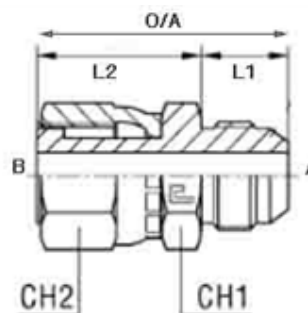

**STRAIGHT ADAPTORS**

JIC MALE X ORFS  
FEMALE  
**G-T**  
Page 11-1

**STRAIGHT ADAPTORS**
**G-T**

JIC MALE X ORFS FEMALE

JIC 37° FLARE MALE X ORFS FEMALE SWIVEL NUT

STRAIGHT

Part Number	A	B	O/A	L1	L2	CH1
G-T-0709†	7/16-20	9/16-18	32	10	14	17
G-T-0909†	9/16-18	9/16-18				
G-T-0911†	9/16-18	11/16-16	27	14	22	22
G-T-1213†	3/4-16	13/16-16	30	17	24	24
G-T-1719	1.1/16-12	1.3/16-12	41	22	36	36
G-T-2623†	1.5/8-12	1.7/16-12				