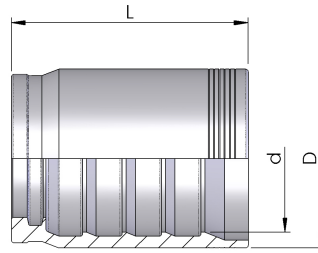

MULTISPIRAL FERRULES

SPIRAL HOSE SWAGE
FERRULE
SFM6S
Page 5-1

MULTISPIRAL FERRULES
SFM6S

SPIRAL HOSE SWAGE FERRULE
 SKIVE SWAGE FERRULE FOR MULTI SPIRAL 6 WIRE
 HOSE

- FOR HYDRAULINK HX6K-24 AND HX6K-32 HOSE ONLY.

Part Number	Hose I.D inches	Hose I.D (mm)	Dash size	Length - L (mm)	I.D - d (mm)	O.D - D (mm)
SFM6S-24	1 1/2	38.0	24	90.0	57.5	68.0
SFM6S-32	2	51.0	32	102.0	70	84.0

† - Please contact Hydraulink for further details and availability.