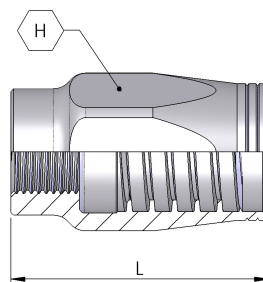

FIELD ATTACHABLE FERRULE

FIELD ATTACHABLE
FERRULE
FN2
Page 7-1

FIELD ATTACHABLE FERRULE
FN2

FIELD ATTACHABLE FERRULE
 NON-SKIVE FIELD ATTACHABLE FERRULE FOR G2
 HOSE

Part Number	Hose I.D (in)	Hose I.D (mm)	Dash size	L (mm)	H (mm)
FN2-04	1/4	6.5	04	38	19
FN2-06	3/8	9.5	05	45	22
FN2-08	1/2	12.7	08	49	25
FN2-10	5/8	15.9	10	50	29
FN2-12	3/4	19.0	12	59	32
FN2-16	1	25.4	16	70	42