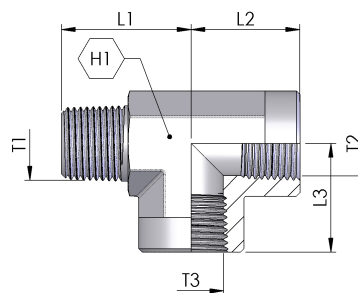

TEE ADAPTORS

A-E-E

BSPT MALE X BSPT FEMALE X BSPT FEMALE
 BSPT MALE X BSPT FIXED FEMALE X BSPT FIXED FEMALE
 RUN TEE

Part Number	A	T1	T2	T3	H1	L1	L2	L3	PN (bar)	Short Code
A-E-E-040404	AMA	1/4-19	1/4-19	1/4-19	19	28	22	22	275	
A-E-E-060606		3/8-19	3/8-19	3/8-19	22	31	26	26	210	AMB
A-E-E-080808		1/2-14	1/2-14	1/2-14	27	37	31	31	210	AMC
A-E-E-121212†		3/4-14	3/4-14	3/4-14	35	44	34			
A-E-E-161616†		1-11	1-11	1-11	41	52	42			