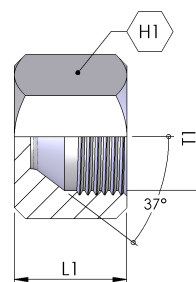

PLUGS/CAPS/FLANGE PLATES

JIC FEMALE
AG
Page 11-1

PLUGS/CAPS/FLANGE PLATES
AG

JIC FEMALE

JIC 37° FLARE FIXED FEMALE CAP

- ISO 8434-2

Part Number	Short Code	T1	H1	L1	PN (bar)
AG-07	AMT	7/16-20	14	15	350
AG-08		1/2-20	16	15	
AG-09	ANB	9/16-18	19	16	350
AG-12	ANC	3/4-16	22	19	310
AG-14	ANJ	7/8-14	27	21	240
AG-17	ANQ	1.1/16-12	32	23	240
AG-19		1.3/16-12	35	25	
AG-21	ANW	1.5/16-12	41	26	210
AG-26	AOB	1.5/8-12	50	27	170
AG-30	AOC	1.7/8-12	60	30	140
AG-40†		2.1/2-12	73	37	