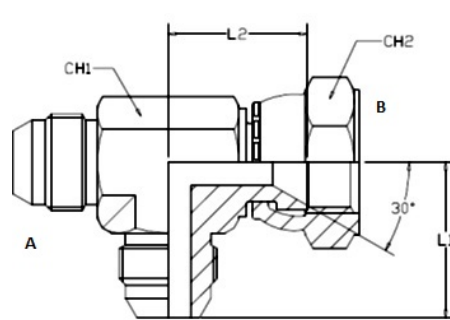

TEE ADAPTORS

JIS BSP MALE X JIS BSP
FEMALE X JIS BSP MALE
AX-UX-AX
Page 11-1

TEE ADAPTORS
AX-UX-AX

JIS BSP MALE X JIS BSP FEMALE X JIS BSP MALE
 JIS BSP 30° FLARE MALE X JIS BSP 30° FLARE FEMALE
 SWIVEL NUT X JIS BSP 30° FLARE MALE RUN TEE

Part Number	A	B	L1	L2	CH1	CH2
AX-UX-AX-040404	1/4-19	1/4-19				
AX-UX-AX-060606	3/8-19	3/8-19	29	20	19	22
AX-UX-AX-080808	1/2-14	1/2-14				