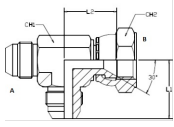

TEE ADAPTORS

JIS BSP MALE X JIS BSP
FEMALE X JIS BSP MALE
AX-UX-AX
Page 11-1

TEE ADAPTORS
AX-UX-AX

JIS BSP MALE X JIS BSP FEMALE X JIS BSP MALE
 JIS BSP 30° FLARE MALE X JIS BSP 30° FLARE FEMALE
 SWIVEL NUT X JIS BSP 30° FLARE MALE RUN TEE

Part Number	A	B	L1	L2	CH1	CH2
AX-UX-AX-040404	1/4-19	1/4-19				
AX-UX-AX-060606	3/8-19	3/8-19	29	20	19	22
AX-UX-AX-080808	1/2-14	1/2-14				