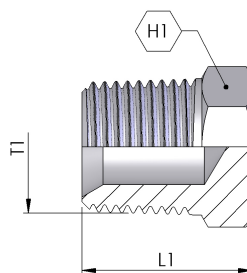

PLUGS/CAPS/FLANGE PLATES

BSPT MALE

A

Page 11-1

PLUGS/CAPS/FLANGE PLATES
A

 BSPT MALE
 BSPT MALE PLUG

Part Number	Short Code	T1	H1	L1	PN (bar)
A-02	AAA	1/8-28	12	15	345
A-04	AAC	1/4-19	14	21	275
A-06	AAF	3/8-19	19	22	210
A-08	AAH	1/2-14	22	27	210
A-12	AAK	3/4-14	27	30	170
A-16	AAM	1-11	36	35	140
A-20	AAO	1.1/4-11	46	38	80
A-24	AAP	1.1/2-11	50	40	70
A-32	AAQ	2-11	65	45	70