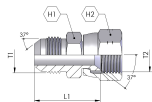

STRAIGHT ADAPTORS

JIC MALE X JIC FEMALE

G-J

Page 11-1

STRAIGHT ADAPTORS
G-J

JIC MALE X JIC FEMALE

 JIC 37° FLARE MALE X JIC 37° FLARE FEMALE SWIVEL
 NUT STRAIGHT

Part Number	Short Code	T1	T2	H1	H2	L1	PN (bar)
G-J-0707	CHG	7/16-20	7/16-20	12	14	29	350
G-J-0909	CHM	9/16-18	9/16-18	17	19	31	350
G-J-1212	CHN	3/4-16	3/4-16	22	22	35	310
G-J-1414	CHR	7/8-14	7/8-14	24	27	40	240
G-J-1417		7/8-14	1.1/16-12	27	32	44	
G-J-1717	CHT	1.1/16-12	1.1/16-12	30	32	46	240
G-J-2121		1.5/16-12	1.5/16-12	35	38	48	