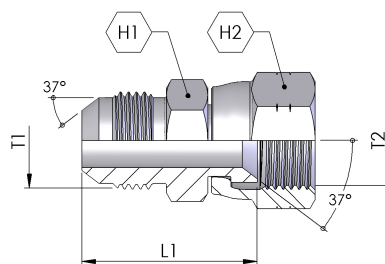

STRAIGHT ADAPTORS

JIC MALE X JIC FEMALE

G-J

Page 11-1

STRAIGHT ADAPTORS
G-J

JIC MALE X JIC FEMALE

 JIC 37° FLARE MALE X JIC 37° FLARE FEMALE SWIVEL
 NUT STRAIGHT

Part Number	Short Code	T1	T2	H1	H2	L1	PN (bar)
G-J-0707	CHG	7/16-20	7/16-20	12	14	29	350
G-J-0909	CHM	9/16-18	9/16-18	17	19	31	350
G-J-1212	CHN	3/4-16	3/4-16	22	22	35	310
G-J-1414	CHR	7/8-14	7/8-14	24	27	40	240
G-J-1417		7/8-14	1.1/16-12	27	32	44	
G-J-1717	CHT	1.1/16-12	1.1/16-12	30	32	46	240
G-J-2121		1.5/16-12	1.5/16-12	35	38	48	