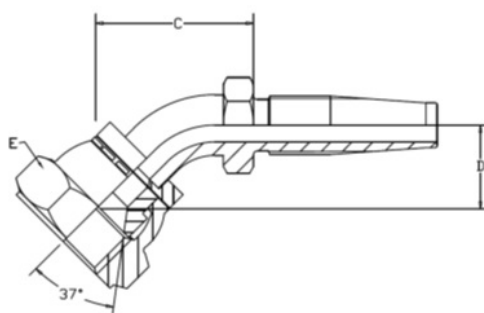

JIC

JIC FEMALE 45° ELBOW
R64
Page 6-1

FIELD ATTACHABLE HOSETAILS
JIC
R64

JIC FEMALE 45° ELBOW

JIC 37° FLARE FEMALE SWIVEL NUT 45° ELBOW

Part Number	T	Hose I.D (in)	Hose I.D (mm)	Dash size	H1 (mm)	L (mm)	C (mm)
F64-0704†	7/16-20	1/4	6.4	04	15	17	33
F64-0904†	9/16-18	1/4	6.4	04	19	19	34
F64-0906†	9/16-18	3/8	9.5	06	19	21	41
F64-1206†	3/4-16	3/8	9.5	06	24	21	41