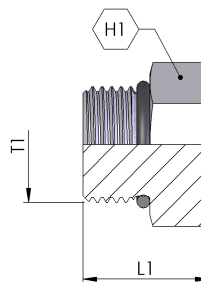

**PLUGS/CAPS/FLANGE PLATES**

UNO MALE  
**N**  
Page 11-1

**PLUGS/CAPS/FLANGE PLATES**
**N**

UNO MALE

UNO FIXED STUD PLUG

- SAE J514

| Part Number | Short Code | T1        | H1 | L1 | PN (bar) |
|-------------|------------|-----------|----|----|----------|
| N-07        | DIW        | 7/16-20   | 14 | 17 | 315      |
| N-08        | DIX        | 1/2-20    | 17 | 17 | 315      |
| N-09        | DIZ        | 9/16-18   | 17 | 19 | 315      |
| N-12        | DJB        | 3/4-16    | 22 | 20 | 315      |
| N-14        | DJD        | 7/8-14    | 27 | 24 | 250      |
| N-17        | DJF        | 1.1/16-12 | 32 | 28 | 250      |
| N-19        | DJH        | 1.3/16-12 | 36 | 28 | 200      |
| N-21        | DJI        | 1.5/16-12 | 41 | 29 | 200      |
| N-26        | DJK        | 1.5/8-12  | 50 | 31 | 160      |
| N-30        | DJL        | 1.7/8-12  | 55 | 32 | 160      |