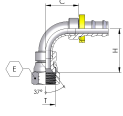

JIC

JIC FEMALE 90°
ELBOW
P55
Page 8-1

JIC

P55

JIC FEMALE 90° ELBOW

JIC 37° FLARE FEMALE SWIVEL NUT 90° ELBOW

Part Number	JIC Female Thread (T)	Hose I.D inches	Hose I.D (mm)	Dash size	Hex A/F (E)	Drop - H	Cutoff - C
P55-0704	7/16-20	1/4	6.4	04	15	28	21
P55-0804†	1/2-20	1/4	6.4	04	17	28	21
P55-0906	9/16-18	3/8	9.5	06	19	36	26
P55-1208	3/4-16	1/2	12.7	08	24	42	31
P55-1408	7/8-14	1/2	12.7	08	27	43	31
P55-1712	1.1/16-12	3/4	19	12	32	54	43