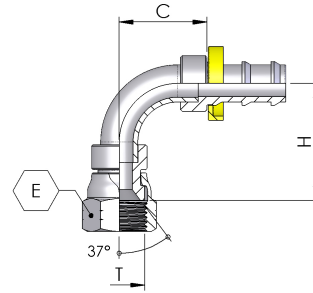

JIC

JIC FEMALE 90°
ELBOW
P55
Page 8-1

JIC

P55

JIC FEMALE 90° ELBOW

JIC 37° FLARE FEMALE SWIVEL NUT 90° ELBOW

Part Number	JIC Female Thread (T)	Hose I.D inches	Hose I.D (mm)	Dash size	Hex A/F (E)	Drop - H	Cutoff - C
P55-0704	7/16-20	1/4	6.4	04	15	28	21
P55-0804†	1/2-20	1/4	6.4	04	17	28	21
P55-0906	9/16-18	3/8	9.5	06	19	36	26
P55-1208	3/4-16	1/2	12.7	08	24	42	31
P55-1408	7/8-14	1/2	12.7	08	27	43	31
P55-1712	1.1/16-12	3/4	19	12	32	54	43