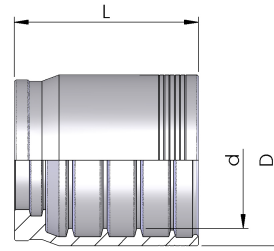

MULTISPIRAL FERRULES

SPIRAL HOSE SWAGE
FERRULE
SFM6N
Page 5-1

MULTISPIRAL FERRULES
SFM6N

SPIRAL HOSE SWAGE FERRULE
 NON-SKIVE SWAGE FERRULE FOR MULTI SPIRAL 6
 WIRE HOSE

- FOR HYDRAULINK HX6K-20 HOSE ONLY.

Part Number	Hose I.D inches	Hose I.D (mm)	Dash size	Length - L (mm)	I.D - d (mm)	O.D - D (mm)
SFM6N-20	1 1/4	31.5	20	70.0	51.4	65.0

† - Please contact Hydraulink for further details and availability.

Pricing current as at 21 Oct 2021 and excludes GST. Hydraulink reserve the right to change pricing and technical specifications without notice.