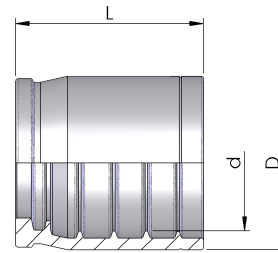

**BRAIDED FERRULES**

BRAIDED HOSE SWAGE  
FERRULE  
**SFKN**  
Page 5-1

**BRAIDED FERRULES**
**SFKN**

BRAIDED HOSE SWAGE FERRULE  
 NON-SKIVE SWAGE FERRULE FOR ONE-WIRE &  
 COMPACT HOSE

Part Number	Hose I.D inches	Hose I.D (mm)	Dash size	Length - L (mm)	I.D - d (mm)	O.D - D (mm)
SFKN-03	3/16	4.8	03	24.0	13.5	18.5
SFKN-04	1/4	6.3	04	26.0	14.3	20.5
SFKN-06	3/8	10.0	06	26.5	18.3	24.5